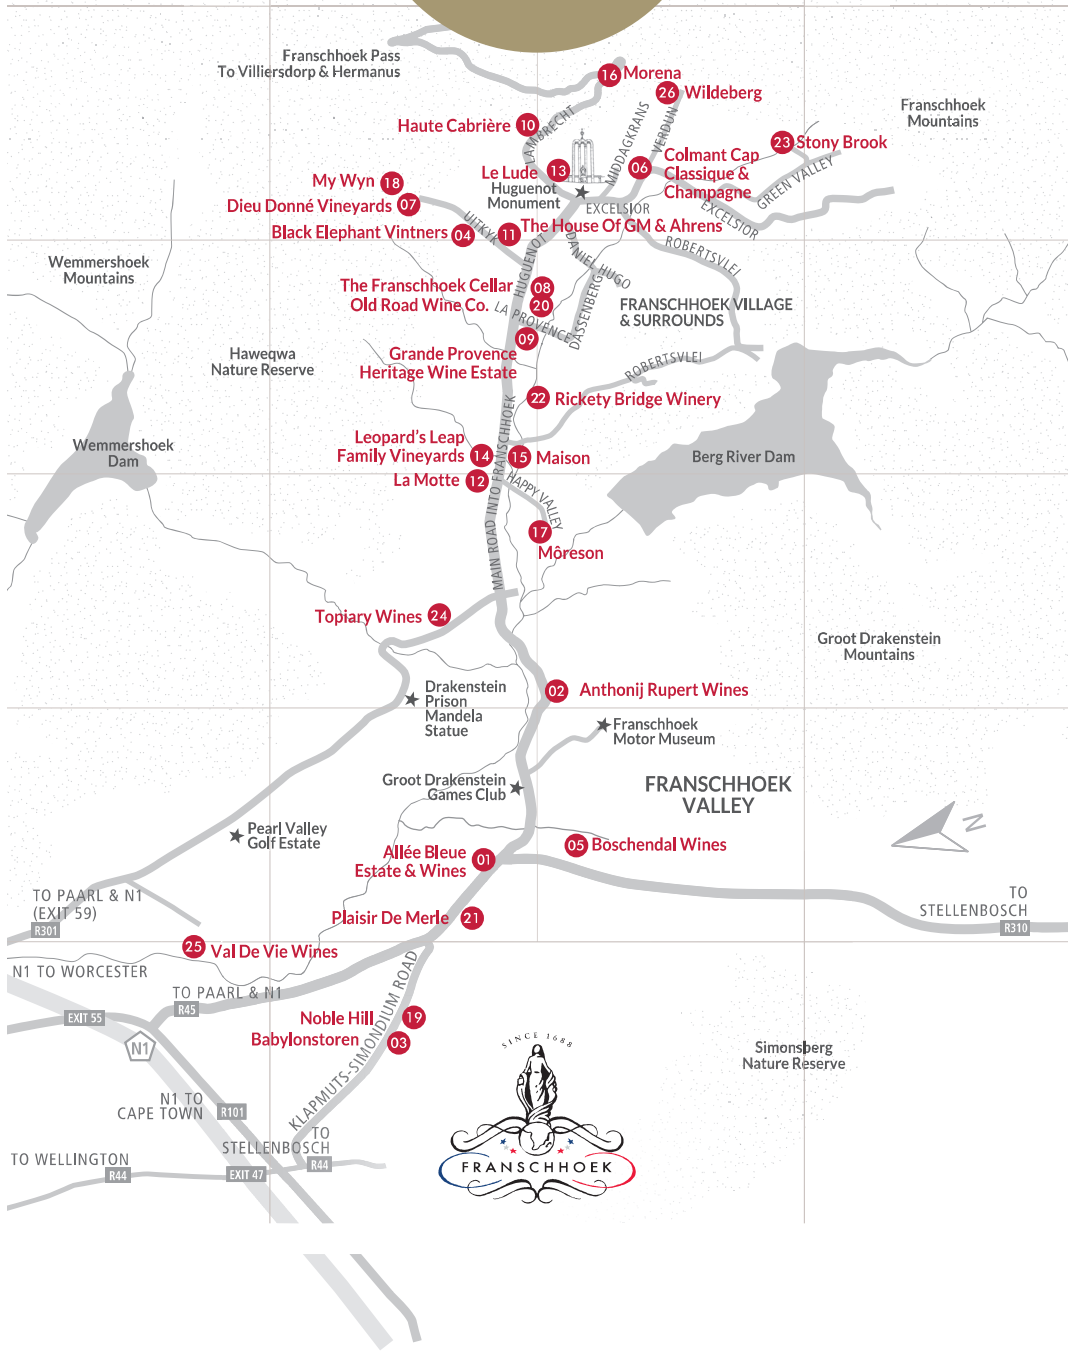

FRANSCHHOEK
*Cap
 Classique*
 — ROUTE —

AN EXCITING GROUP OF CAP CLASSIQUE EXPERIENCES IN FRANSCHHOEK

01

Allée Bleue Estate & Wines

021 874 1021
www.alleebleue.com
Mon-Fri 09:00-17:00
Sat 10:00-17:00 Sun 10:00-16:00

021 876 2182
www.stonybrook.co.za
Open by appointment

24

Topiary Wines

021 867 0258
www.topiarywines.co.za
Mon-Fri 09:00-17:00
Sat 10:00-16:00 (Tour at 11:00)
Sun & Public Holidays Closed

25

Val De Vie Wines