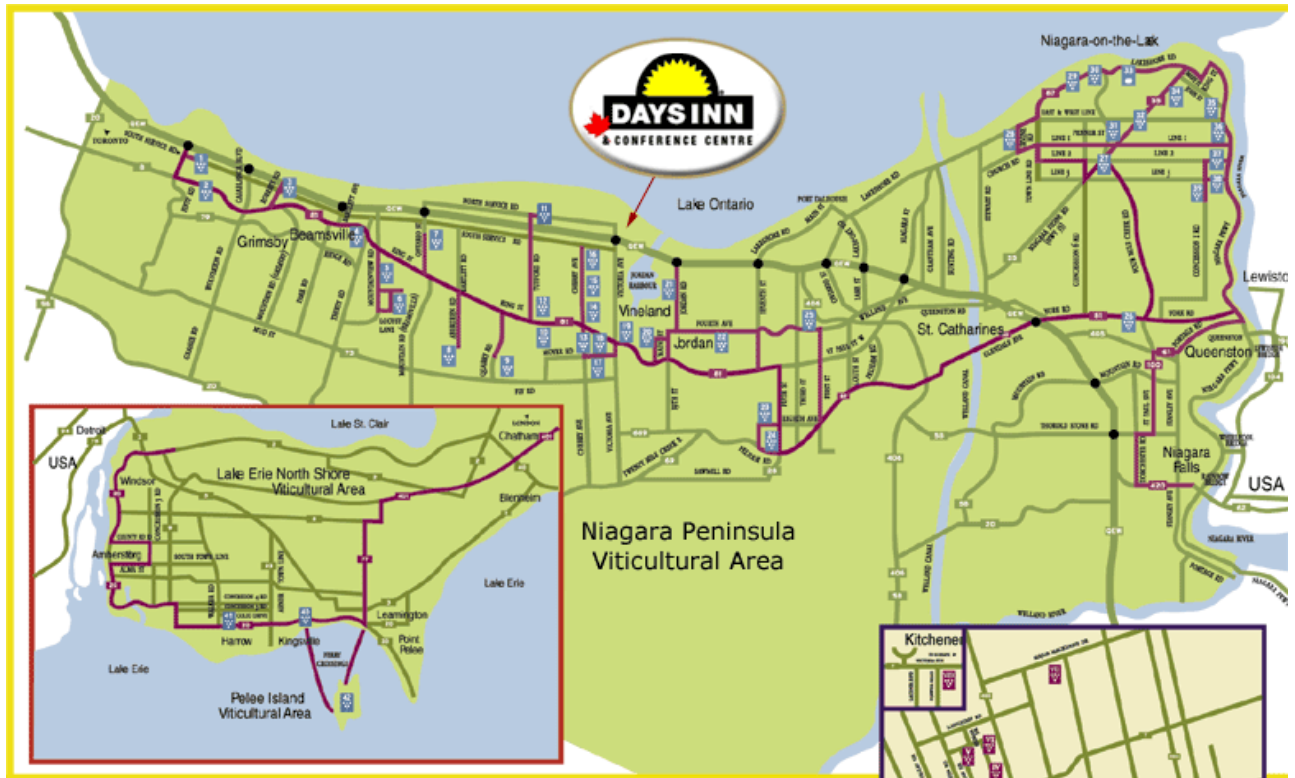

CANADÁ

Legend

maps are not to scale

THE WINERIES OF THE NIAGARA PENINSULA

THE WINERIES OF LAKE ERIE NORTH SHORE & PEELEE ISLAND

THE WINERIES OF TORONTO